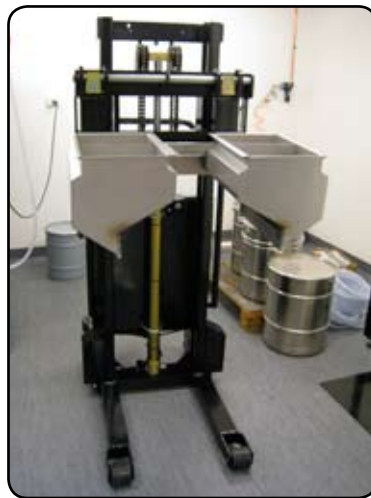

Special reel clamp for very smooth and 440 lbs heavy reels of anti-magnetic folio for electronic parts.
P08025

The stacker is used to lift special containers in and out of machines, producing complicated parts of Titan. The lifting aggregates are made of stainless steel.
P05836-2

The Interthor range of products can be delivered in all RAL-colors.

Full Power Straddle Stackers are part of a line that handles second hand clothes. The clothes are checked for damages, and put into big white bags.
03174FC4

A special low construction makes it possible to place a Panther Maxi AC in a transport box under the lorry during transport. This gives room for two more pallets in the lorry.
P04354

A Full Power Unit with Rotator is used in a supermarket early in the morning to transport ice to the fish department.
P05707-2